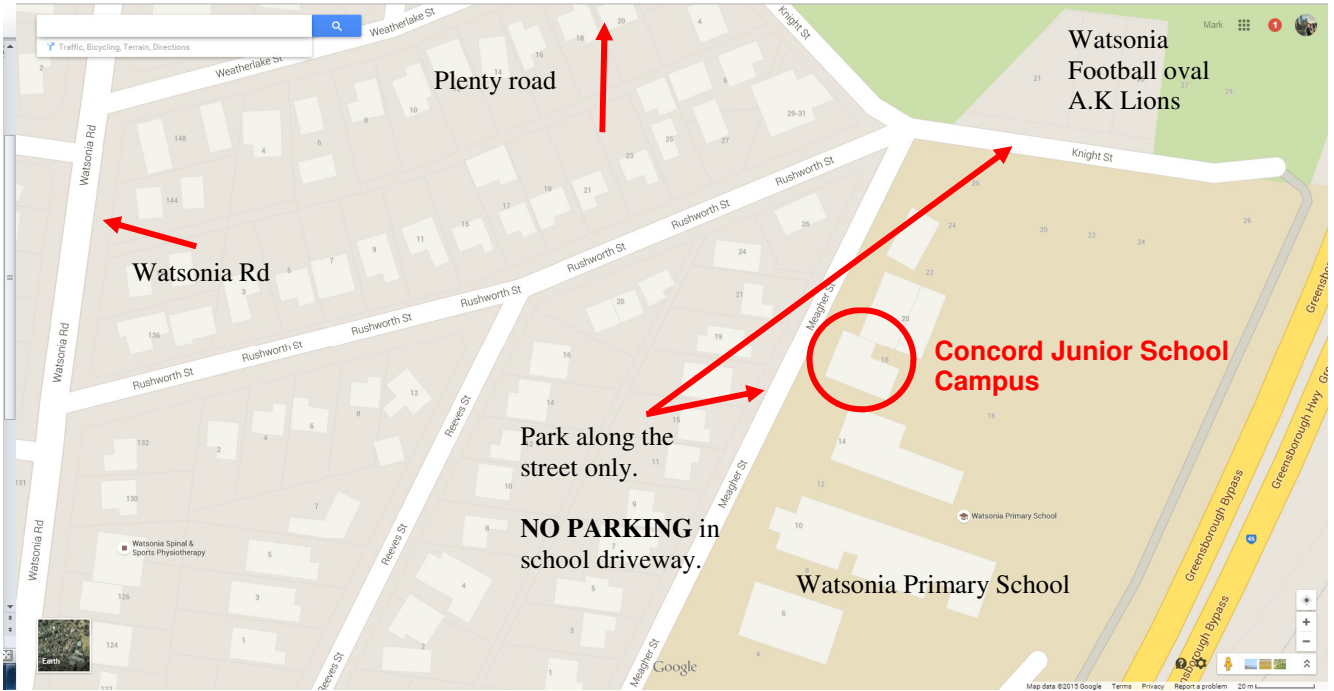

Concord Junior School Campus, Meagher Street Watsonia, just near the Watsonia football oval.

Door is on this wall beside garage door